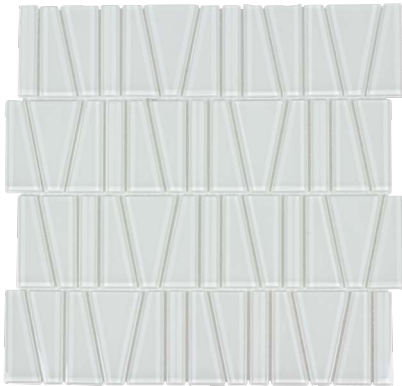

Angle Glass Collection

Angle Glass Collection

ANGLEWHITE1212
White

ANGLEGREY1212
Grey

ANGLETURQ1212
Turquoise

Product Specification

Shade Variation

V2
Slight Variation

Application

- Residential
- Commercial

Presentation

- Mesh mounted
- Face mounted

Recommended Use

Interior

- Wall
- Floor
- Backsplash
- Shower/Wet Areas
- Fireplaces

Exterior

- Wall
- Floor/Paving
- Countertops
- Pool/Fountain

Sheet Size

12" x 12"
305 mm x 305 mm

Thickness

0.315"
8 mm

Chip Size

Multi-Size

Chip per Sheet