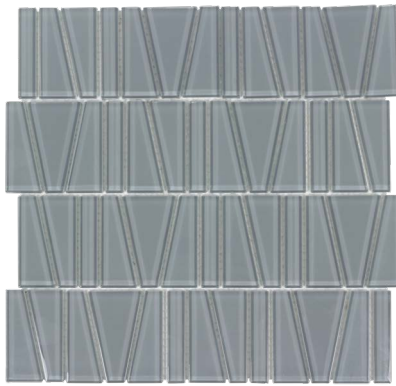

Angle Glass Collection

Angle Glass Collection

ANGLEWHITE1212
White

ANGLEGREY1212
Grey

ANGLETURQ1212
Turquoise

Product Specification

Shade Variation

V2
Slight Variation

Application

- Residential
- Commercial

Presentation

- Mesh mounted
- Face mounted

Recommended Use

Interior

- Wall
- Floor
- Backsplash
- Shower/Wet Areas
- Fireplaces

Exterior

- Wall
- Floor/Paving
- Countertops
- Pool/Fountain

Sheet Size

12" x 12"
305 mm x 305 mm

Thickness

0.315"
8 mm

Chip Size

Multi-Size

Chip per Sheet