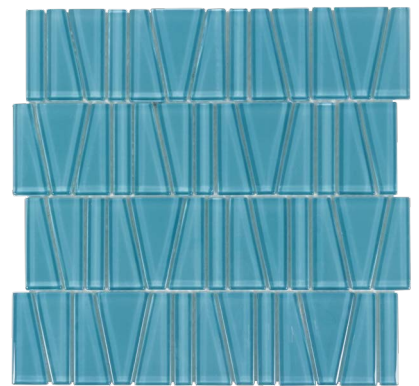

Angle Glass Collection

Angle Glass Collection

ANGLEWHITE1212
White

ANGLEGREY1212
Grey

ANGLETURQ1212
Turquoise

Product Specification

Shade Variation

V2
Slight Variation

Application

- Residential
- Commercial

Presentation

- Mesh mounted
- Face mounted

Recommended Use

Interior

- Wall
- Floor
- Backsplash
- Shower/Wet Areas
- Fireplaces

Exterior

- Wall
- Floor/Paving
- Countertops
- Pool/Fountain

Sheet Size

12" x 12"
305 mm x 305 mm

Thickness

0.315"
8 mm

Chip Size

Multi-Size

Chip per Sheet