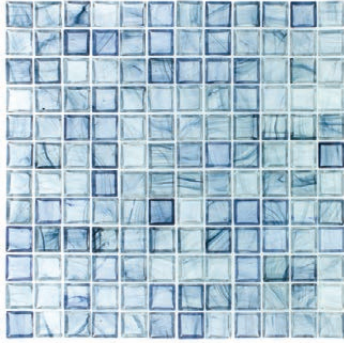

Aurora Collection

Aurora Collection

CHIGLAAD8264
Angelica

CHIGLAAD167
Lagoon

CHIGLAAD8252
Celestial Blue

Product Specification

Shade Variation

12
Slight Variation

Application

- Residential
- Commercial

Presentation

- Mesh mounted
- Clear face mounted

Recommended Use

Interior

- Wall
- Floor
- Backsplash
- Shower/Wet Areas
- Fireplaces

Exterior

- Wall
- Floor/Paving
- Countertops
- Pool/Fountain

Sheet Size

12" x 12"
300 mm x 300 mm

Thickness

0.315"
8 mm

Chip Size

1" x 1"
23mm x 23mm

Chip per Sheet