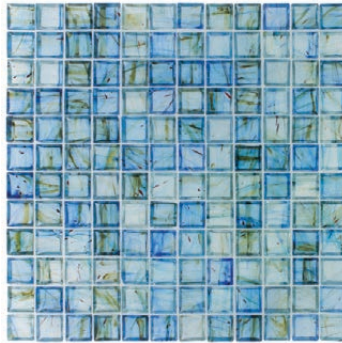

Aurora Collection

Aurora Collection

CHIGLAAD8264
Angelica

CHIGLAAD167
Lagoon

CHIGLAAD8252
Celestial Blue

Product Specification

Shade Variation

12
Slight Variation

Application

- Residential
- Commercial

Presentation

- Mesh mounted
- Clear face mounted

Recommended Use

Interior

- Wall
- Floor
- Backsplash
- Shower/Wet Areas
- Fireplaces

Exterior

- Wall
- Floor/Paving
- Countertops
- Pool/Fountain

Sheet Size

12" x 12"
300 mm x 300 mm

Thickness

0.315"
8 mm

Chip Size

1" x 1"
23mm x 23mm

Chip per Sheet