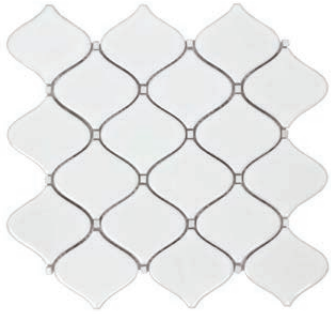

Barcelona Collection

Barcelona Collection

SEM001
Arabesque Blanco

SEM002
Arabesque Crema

ARLOHXTRNDBRM
Brick Multi

ARLOHXTRND10
Forma Multi

ARLOHXTRND12
Forma Blanco

ARLOHXTRND14
Forma Crema

TEXGING3X12
Barcelona Field Tile -
Tabaco

TEXANG3X12
Barcelona Field Tile -
Blanco

TEXKHAKI3X12
Barcelona Field Tile -
Crema

TEXTAP3X12
Barcelona Field Tile -
Neutro

TEXGING3X12DCO
Barcelona Field Deco -
Tabaco

TEXANG3X12DCO
Barcelona Field Deco -
Blanco

TEXKHAKI3X12DCO
Barcelona Field Deco -
Crema

TEXTAP3X12DCO
Barcelona Field Deco -
Neutro

Barcelona Collection

Product Specification

Shade Variation

V1
No Variation

- Wall
- Floor/Paving
- Countertops
- Pool/Fountain

Please inspect prior to installation. No claims allowed after installation.

* All five deco patterns are mixed randomly in each box.

Sheet Size	Thickness	Chip Size	Chip per Sheet	PCS/Box	Coverage/Box
12" x 13" 300 mm x 330 mm	0.315" 8 mm	2" x 4" 50mm x 100mm	30	10	9.40 sq/ft 0.87 m ²