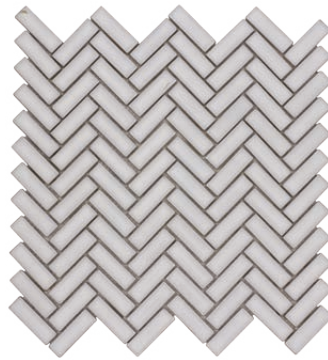

Chelsea Collection

Chelsea Collection

CH101BLUE1212
Chelsea Blue

CH102WHIT1212
Chelsea White

CH103GREY1212
Chelsea Grey

Product Specification

Shade Variation

V2
Single Variation

Application

- Residential
- Commercial

Presentation

- Mesh mounted
- Face mounted

Recommended Use

Interior

- Wall
- Floor
- Backsplash
- Shower/Wet Areas
- Fireplaces

Exterior

- Wall
- Floor/Paving
- Countertops
- Pool/Fountain

Sheet Size

11" x 11"
280 mm x 280 mm

Thickness

0.23"
6 mm

Chip Size

.5" x 2"

Chip per Sheet