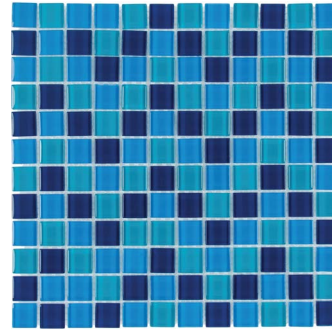

Colors Collection

Colors Collection

CHIGLABR101
Nero

CHIGLABR127
Cobalt

BLEND

CHIGLABR202
Ocean

CHIGLABR206
Cielo

Product Specification

- Wall
- Floor
- Backsplash
- Shower/Wet Areas
- Fireplaces

Exterior

- Wall
- Floor/Paving
- Countertops
- Pool/Fountain

Sheet Size
12" x 12"
300 mm x 300 mm

Chip per Sheet
144

Thickness
0.25"
6 mm

PCS/Box
11