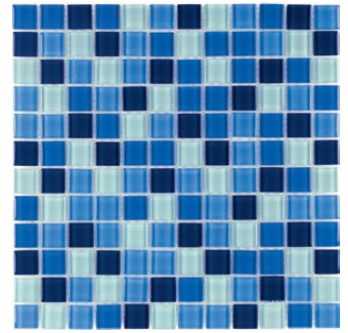

Colors Collection

Colors Collection

CHIGLABR101
Nero

CHIGLABR127
Cobalt

BLEND

CHIGLABR202
Ocean

CHIGLABR206
Cielo

Product Specification

Shade Variation

V2
Slight Variation

Application

- Residential
- Commercial

Presentation

- Mesh mounted
- Face mounted

Recommended Use

Interior

- Wall
- Floor
- Backsplash
- Shower/Wet Areas
- Fireplaces

Exterior

- Wall
- Floor/Paving
- Countertops
- Pool/Fountain

Sheet Size
12" x 12"
300 mm x 300 mm

Chip per Sheet
144

Thickness
0.25"
6 mm

PCS/Box
11