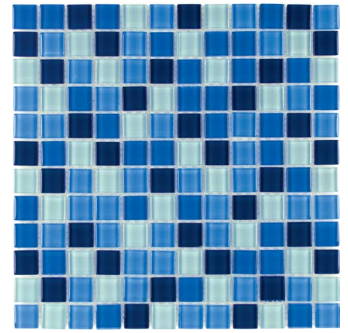

Colors Collection

Colors Collection

CHIGLABR101
Nero

CHIGLABR127
Cobalt

BLEND

CHIGLABR202
Ocean

CHIGLABR206
Cielo

Product Specification

Shade Variation

V2
Slight Variation

Application

- Residential
- Commercial

Presentation

- Mesh mounted
- Face mounted

Recommended Use

Interior

- Wall
- Floor
- Backsplash
- Shower/Wet Areas
- Fireplaces

Exterior

- Wall
- Floor/Paving
- Countertops
- Pool/Fountain

Sheet Size
12" x 12"
300 mm x 300 mm

Chip per Sheet
144

Thickness
0.25"
6 mm

PCS/Box
11