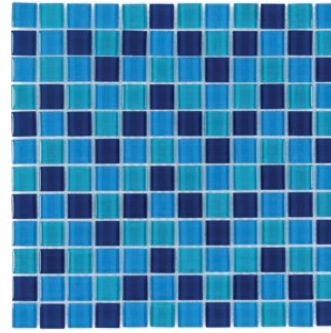

Colors Collection

Colors Collection

CHIGLABR101
Nero

CHIGLABR127
Cobalt

BLEND

CHIGLABR202
Ocean

CHIGLABR206
Cielo

Product Specification