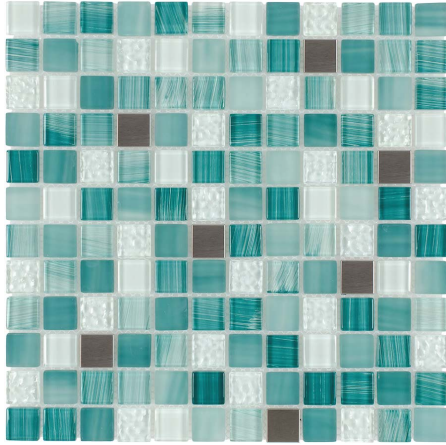

SURFACES

Directions Collection

Directions Collection

CHIGLAXHT301
Royal Green

CHIGLAXHT305
Infinite Blue

CHIGLAXHT307
Dark Nights

Product Specification

Shade Variation

Exterior

- Wall
- Floor/Paving
- Countertops
- Pool/Fountain

Sheet Size
12" x 12"
300 mm x 300 mm

Thickness
0.315"
8 mm

Chip Size
1" x 1"
23mm x 23mm

Chip per Sheet
144

PCS/Box
9

Coverage/Box
9.01 sq/ft
0.81 m²