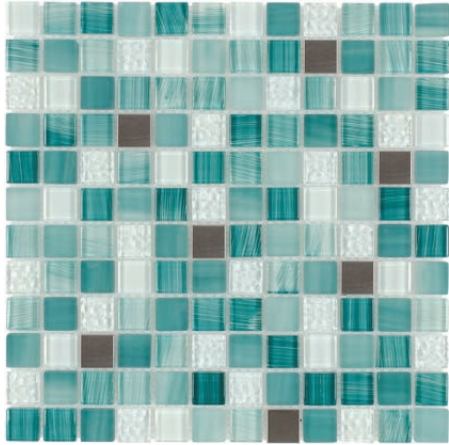

Directions Collection

Directions Collection

CHIGLAXHT301
Royal Green

CHIGLAXHT305
Infinite Blue

CHIGLAXHT307
Dark Nights

Product Specification

Shade Variation

V2
Slight Variation

- Wall
- Floor/Paving
- Countertops
- Pool/Fountain

Sheet Size
12" x 12"
300 mm x 300 mm

Thickness
0.315"
8 mm

Chip Size
1" x 1"
23mm x 23mm

Chip per Sheet
144

PCS/Box
9

Coverage/Box
9.01 sq/ft
0.81 m²

Please inspect prior to installation. No claims allowed after install.