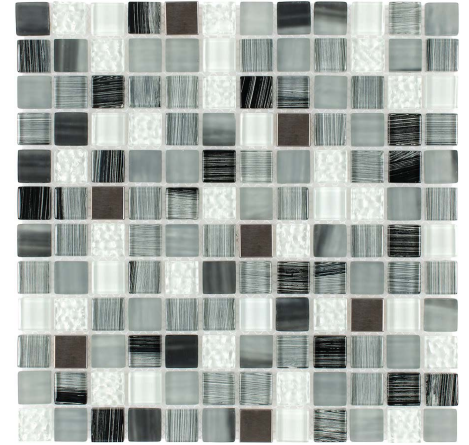

SURFACES

Directions Collection

Directions Collection

CHIGLAXHT301
Royal Green

CHIGLAXHT305
Infinite Blue

CHIGLAXHT307
Dark Nights

Product Specification

Shade Variation

V2
Slight Variation

Application

- Residential
- Commercial

Presentation

- Mesh mounted
- Face mounted

Recommended Use

Interior

- Wall
- Floor
- Backsplash
- Shower/Wet Areas
- Fireplaces

Exterior

- Wall
- Floor/Paving
- Countertops
- Pool/Fountain

Sheet Size
12" x 12"
300 mm x 300 mm

Thickness
0.315"
8 mm

Chip Size
1" x 1"
23mm x 23mm

Chip per Sheet
144

PCS/Box
9

Coverage/Box
9.01 sq/ft
0.81 m²