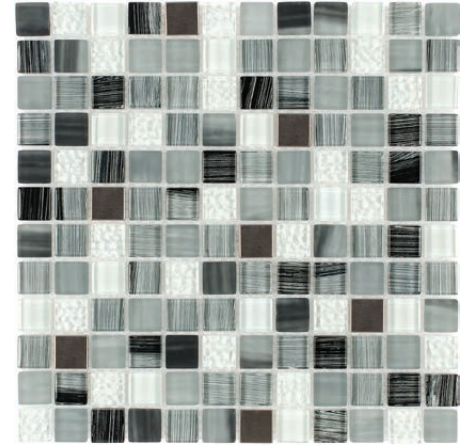

Directions Collection

Directions Collection

CHIGLAXHT301
Royal Green

CHIGLAXHT305
Infinite Blue

CHIGLAXHT307
Dark Nights

Product Specification

Shade Variation

V2
Slight Variation

Application

- Residential
- Commercial

Presentation

- Mesh mounted
- Face mounted

Recommended Use

Interior

- Wall
- Floor
- Backsplash
- Shower/Wet Areas
- Fireplaces

Exterior

- Wall
- Floor/Paving
- Countertops
- Pool/Fountain

Sheet Size
12" x 12"
300 mm x 300 mm

Thickness
0.315"
8 mm

Chip Size
1" x 1"
23mm x 23mm

Chip per Sheet
144

PCS/Box
9

Coverage/Box
9.01 sq/ft
0.81 m²

Please inspect prior to installation. No claims allowed after install.