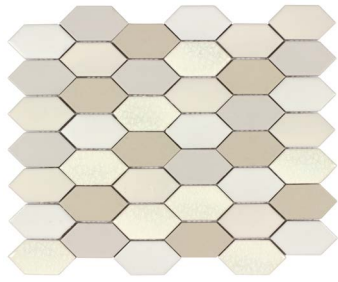

Dolce Collection

DS992DULC1212
Dulce De Leche