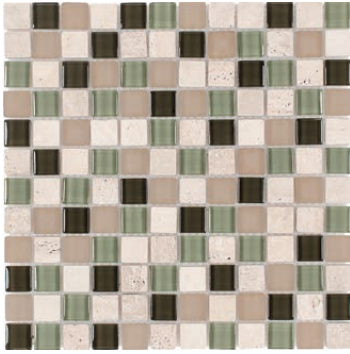

Earth Blends Collection

Earth Blends Collection

CHIGLACTB1103
Harvest Field Brick

CHIGLACTB1104
Water Springs Brick

CHIGLACTB1101
Orchid Brick

CHIGLACT1102
Olive Tree

CHIGLACT1104
Water Springs

Product Specification

Shade Variation

V2
Slight Variation

Application

- Residential
- Commercial

Presentation

- Mesh mounted
- Face mounted

Recommended Use

Interior

- Wall
- Floor
- Backsplash
- Shower/Wet Areas
- Fireplaces

Exterior

- Wall
- Floor/Paving
- Countertops
- Pool/Fountain

Sheet Size

12" x 12"
300 mm x 300 mm

Thickness

0.315"
8 mm

Chip Size