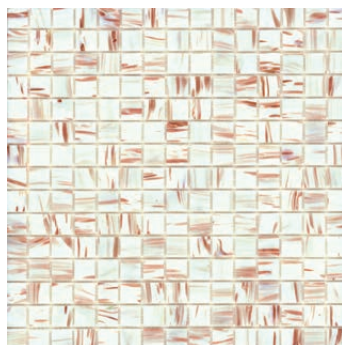

Gemini Collection

Gemini Collection

CHIGLAAT-648
Multi Grain

CHIGLA-OF1
White Bronze

CHIGLAAT-OM3
Espresso

CHIGLAAT-OM4
Tiger Eye

Product Specification

Shade Variation