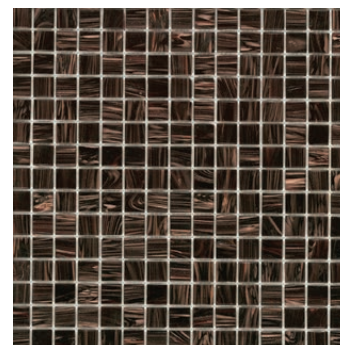

Gemini Collection

Gemini Collection

CHIGLAAT-648
Multi Grain

CHIGLA-OF1
White Bronze

CHIGLAAT-OM3
Espresso

CHIGLAAT-OM4
Tiger Eye

Product Specification

Shade Variation

V2
Single Variation

Application

- Residential
- Commercial

Presentation

- Mesh mounted
- Face mounted

Recommended Uses

Interior

- Wall
- Floor
- Backsplash
- Shower/Wet Areas
- Fireplaces

Exterior

- Wall
- Floor/Paving
- Countertops
- Pool/Fountain

Sheet Size
12" x 12"
300 mm x 300 mm

Thickness
0.16"
4 mm

Chip Size
1" x 1"
23mm x 23mm

Chips per Sheet
144

PCS/Box
11

Coverage/Box
11 sq/ft
0.99 m²