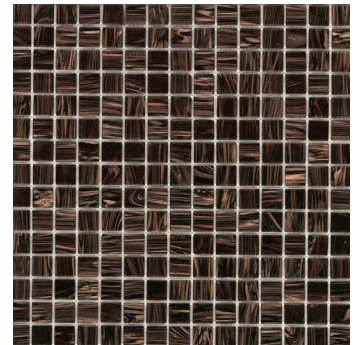

Gemini Collection

Gemini Collection

CHIGLAAT-648
Multi Grain

CHIGLA-OF1
White Bronze

CHIGLAAT-OM3
Espresso

CHIGLAAT-OM4
Tiger Eye

Product Specification

Shade Variation

V2
Single Variation

Application

- Residential
- Commercial

Presentation

- Mesh mounted
- Face mounted

Recommended Uses

Interior

- Wall
- Floor
- Backsplash
- Shower/Wet Areas
- Fireplaces

Exterior

- Wall
- Floor/Paving
- Countertops
- Pool/Fountain

Sheet Size
12" x 12"
300 mm x 300 mm

Thickness
0.16"
4 mm

Chip Size
1" x 1"
23mm x 23mm

Chips per Sheet
144

PCS/Box
11

Coverage/Box
11 sq/ft
0.99 m²