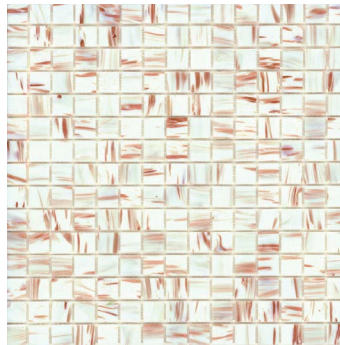

Gemini Collection

Gemini Collection

CHIGLAAT-648
Multi Grain

CHIGLA-OF1
White Bronze

CHIGLAAT-OM3
Espresso

CHIGLAAT-OM4
Tiger Eye

Product Specification

Shade Variation

V2
Single Variation

Application

- Residential
- Commercial

Presentation

- Mesh mounted
- Face mounted

Recommended Uses

Interior

- Wall
- Floor
- Backsplash
- Shower/Wet Areas
- Fireplaces

Exterior

- Wall
- Floor/Paving
- Countertops
- Pool/Fountain

Sheet Size
12" x 12"
300 mm x 300 mm

Thickness
0.16"
4 mm

Chip Size
1" x 1"
23mm x 23mm

Chips per Sheet
144

PCS/Box
11

Coverage/Box
11 sq/ft
0.99 m²