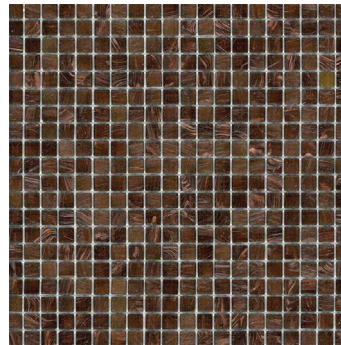

Gemini Collection

Gemini Collection

CHIGLAAT-648
Multi Grain

CHIGLA-OF1
White Bronze

CHIGLAAT-OM3
Espresso

CHIGLAAT-OM4
Tiger Eye

Product Specification

Shade Variation

V2
Single Variation

Application

- Residential
- Commercial

Presentation

- Mesh mounted
- Face mounted

Recommended Uses

Interior

- Wall
- Floor
- Backsplash
- Shower/Wet Areas
- Fireplaces

Exterior

- Wall
- Floor/Paving
- Countertops
- Pool/Fountain

Sheet Size
12" x 12"
300 mm x 300 mm

Thickness
0.16"
4 mm

Chip Size
1" x 1"
23mm x 23mm

Chips per Sheet
144

PCS/Box
11

Coverage/Box
11 sq/ft
0.99 m²