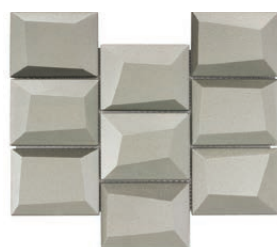

Geo Collection

Geo Collection

GO730PURP0304
Purple Rain

GO731BLUE0304
Controversy Blue

GO727WHIT0304
White Dove

GO729GREY0304
Let's Go Crazy Grey

GO722GOLD0304
Golden Kisses

GO724GOLD0304
Glamorous Life Gold

GO726SILV0304
Silver Beret

GO728PEWT0304
Paisley Park Pewter

GO725BLUE0304
Nikki Blue

GO723DARK0304
Deliriously Dark

Product Specification

Shade Variation

V2
Slight Variation

Application