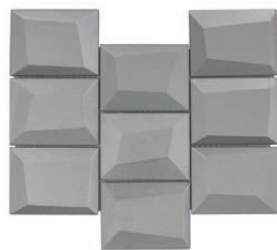

Geo Collection

Geo Collection

GO730PURP0304
Purple Rain

GO731BLUE0304
Controversy Blue

GO727WHIT0304
White Dove

GO729GREY0304
Let's Go Crazy Grey

GO722GOLD0304
Golden Kisses

GO724GOLD0304
Glamorous Life Gold

GO726SILV0304
Silver Beret

GO728PEWT0304
Paisley Park Pewter

GO725BLUE0304
Nikki Blue

GO723DARK0304
Deliriously Dark

Product Specification

Shade Variation

V2
Slight Variation

Application

- Residential
- Commercial

Presentation

- Mesh mounted
- Face mounted

Recommended Use

Interior

- Wall
- Floor
- Backsplash
- Shower/Wet Areas
- Fireplaces

Exterior

- Wall
- Floor/Paving
- Countertops
- Pool/Fountain