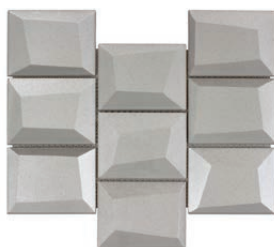

Geo Collection

Geo Collection

GO730PURP0304
Purple Rain

GO731BLUE0304
Controversy Blue

GO727WHIT0304
White Dove

GO729GREY0304
Let's Go Crazy Grey

GO722GOLD0304
Golden Kisses

GO724GOLD0304
Glamorous Life Gold

GO726SILV0304
Silver Beret

GO728PEWT0304
Paisley Park Pewter

GO725BLUE0304
Nikki Blue

GO723DARK0304
Deliriously Dark

Product Specification

Shade Variation

V2
Slight Variation

Application

- Residential
- Commercial

Presentation

- Mesh mounted
- Face mounted

Recommended Use

Interior

- Wall
- Floor
- Backsplash
- Shower/Wet Areas
- Fireplaces

Exterior

- Wall
- Floor/Paving
- Countertops
- Pool/Fountain