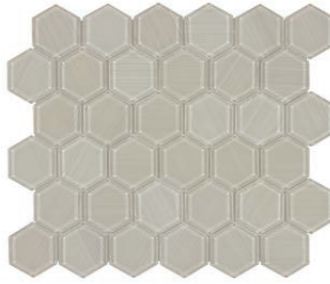

DS426BRHC1212
Brushed Honey Comb