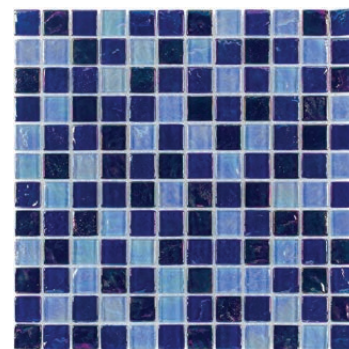

# Iridescent Collection

CHIGLAHT80811PO  
Mint Oil

CHIGLAHT81111PO  
Silver Oil

CHIGLAHT80611PO  
Blue Oil

CHIGLAHT80711PO  
Sea Oil

CHIGLAHT80911PO  
Black Oil

CHIGLAHT81011PO  
Tan Oil

CHIGLAWHCB5011PO  
Cobalt Oil