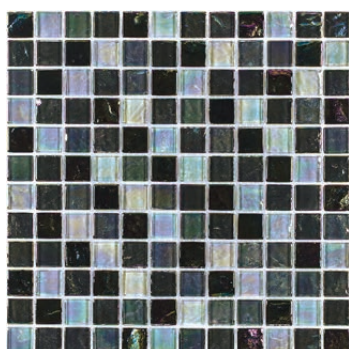

# Iridescent Collection

CHIGLAHT80811PO  
Mint Oil

CHIGLAHT81111PO  
Silver Oil

CHIGLAHT80611PO  
Blue Oil

CHIGLAHT80711PO  
Sea Oil

CHIGLAHT80911PO  
Black Oil

CHIGLAHT81011PO  
Tan Oil

CHIGLAWHCB5011PO  
Cobalt Oil

### Shade Variation

V2  
Slight Variation