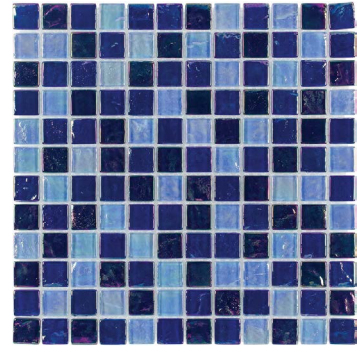

CHIGLAHT80711PO
Sea Oil