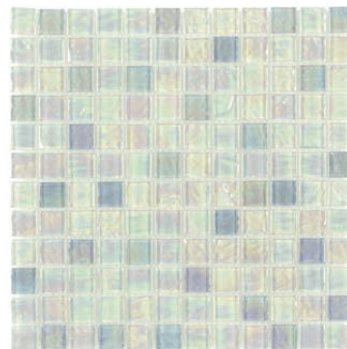

Iridescent Collection

# Iridescent Collection

CHIGLAHT80811PO  
Mint Oil

CHIGLAHT81111PO  
Silver Oil

CHIGLAHT80611PO  
Blue Oil

CHIGLAHT80711PO  
Sea Oil

CHIGLAHT80911PO  
Black Oil

CHIGLAHT81011PO  
Tan Oil

CHIGLAWHCB5011PO  
Cobalt Oil