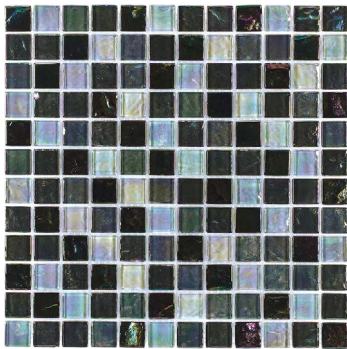

CHIGLAHT80911PO
Black Oil