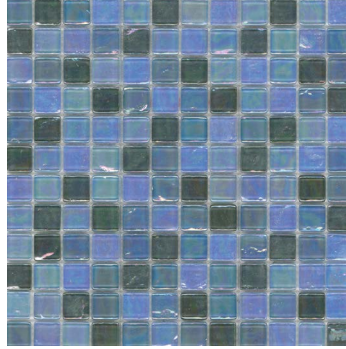

CHIGLABPHT811
Silver Oil