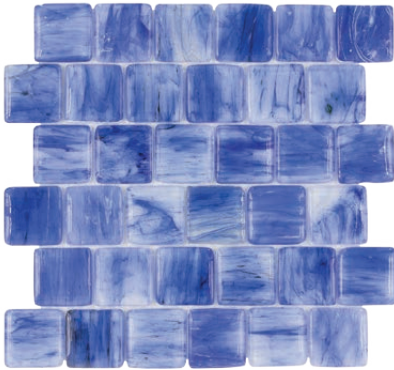

Ocean Glass Collection

Ocean Glass Collection

OG009BCYB1212
Cayman Blue 2X2

OG009CHBL1212
Hawaii Blue 2X2

OG008AEMC1212
Emerald Coast 2x2

Product Specification

Shade Variation

V2
Slight Variation

- Wall
- Floor/Paving
- Countertops
- Pool/Fountain

Sheet Size
12" x 12"
300 mm x 300mm

Thickness
0.315"
8 mm

Chip Size
Multi-Size

Chips Per Sheet
36

PCS/Box
10

Coverage/Box
9.68 sq/ft
0.90m²