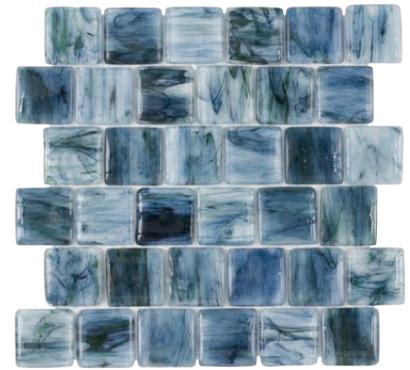

Ocean Glass Collection

Ocean Glass Collection

OG009BCYB1212
Cayman Blue 2X2

OG009CHBL1212
Hawaii Blue 2X2

OG008AEMC1212
Emerald Coast 2x2

Product Specification

Shade Variation

V2
Slight Variation

Application

- Residential
- Commercial

Presentation

- Mesh Mounted
- Face Mounted

Recommended Use

Interior

- Wall
- Floor
- Backsplash
- Shower/Wet Areas
- Fireplaces

Exterior

- Wall
- Floor/Paving
- Countertops
- Pool/Fountain

Sheet Size
12" x 12"
300 mm x 300mm

Thickness
0.315"
8 mm

Chip Size
Multi-Size

Chips Per Sheet
36

PCS/Box
10

Coverage/Box
9.68 sq/ft
0.90m²