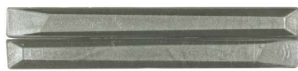

.5" x 6"
12.7 mm x 152.4 mm

0.315"
8 mm

.5" x 6"
12.7 mm x 152.4 mm

Single Piece

*Please inspect prior to installation. No claims allowed after installation.
These irregularities are inherent in all handcrafted products and intended to give the product the depth and richness only found in artisan made products.*

Winter Solstice

Stable

Twilight

Gunmetal Grey

****Product comes as individual pieces not in pairs as shown.**

Product Specification

Shade Variation

Application