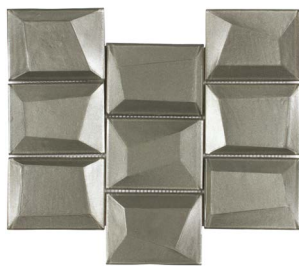

Perspectives Collection

Perspectives Collection

Sterling

Simply Irresistible

Soft Whisper

Frosted Cafe

Champagne

Peau De Sol Crème

Twilight

Dawn To Dusk

Winter Solstice

Stable

Gunmetal Grey

Product Specification

Shade Variation

Application

- Residential
- Commercial

Presentation

- Mesh mounted
- Face mounted

Recommended Use

Interior

- Wall
- Floor
- Backsplash
- Shower/Wet Areas
- Fireplaces

Exterior

- Wall
- Floor/Paving
- Countertops
- Pool/Fountain