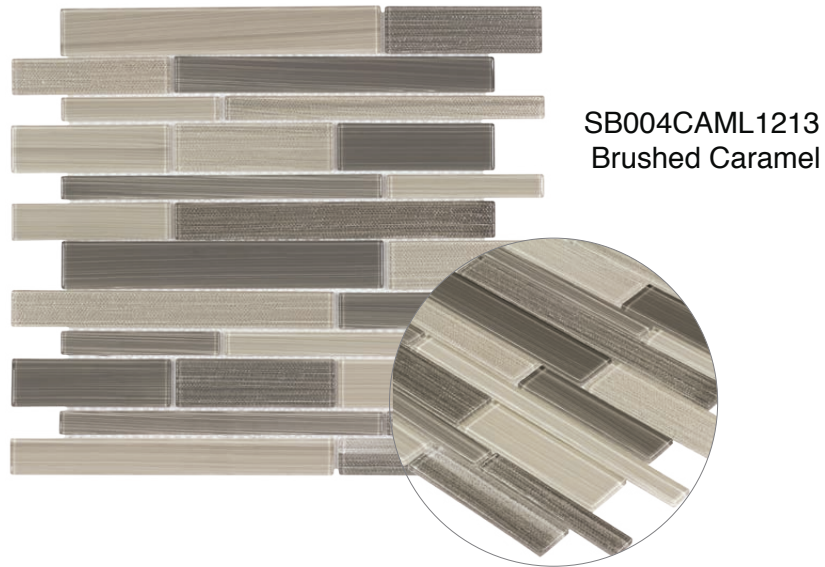

METROTAUPE0408
4X8 Metropolitan Taupe

METROCHOCO0408
4X8 Metropolitan Chocolate

2" x 6"

METROWHITE0206
2X6 Metropolitan White

METROGREY0206
2X6 Metropolitan Grey

METROBLUE0206
2X6 Metropolitan Blue

METROKHAKI0206
2X6 Metropolitan Khaki

METROTAUPE0206
2X6 Metropolitan Taupe

METROCHOCO0206
2X6 Metropolitan Chocolate

CHIGLABRK4043
Ravenna

STUMOSPI006
Pisa

STUMOSVE001
Venice

CHIGLABPCS6112
Carmel Glass Stone

STUMOSMI002
Milan

STUMOSFL003
Florence

Quattro Collection - Metal Glass

METROWHMET1215
White Metal

METROGRMET1215
Grey Metal

METROBGMET1215
Beige Metal

Product Specification

Shade Variation

V2
Slight Variation

Application