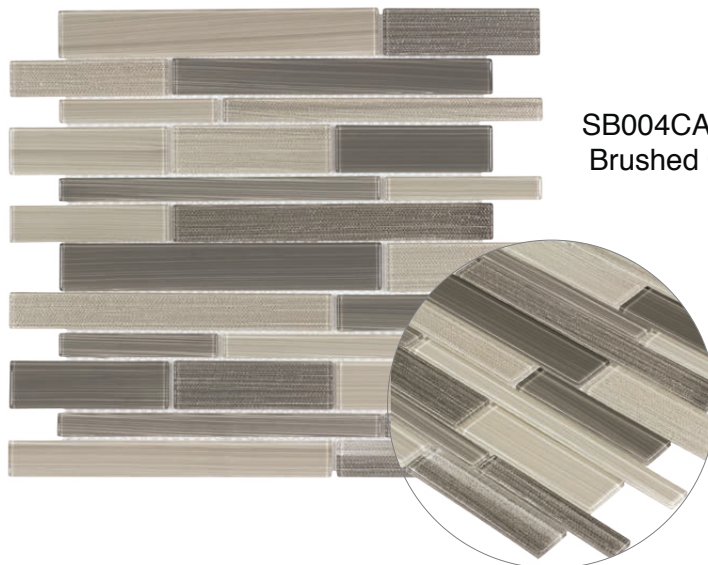

METROTAUPE0408
4X8 Metropolitan Taupe

METROCHOCO0408
4X8 Metropolitan Chocolate

2" x 6"

METROWHITE0206
2X6 Metropolitan White

METROGREY0206
2X6 Metropolitan Grey

METROBLUE0206
2X6 Metropolitan Blue

METROKHAKI0206
2X6 Metropolitan Khaki

METROTAUPE0206
2X6 Metropolitan Taupe

METROCHOCO0206
2X6 Metropolitan Chocolate

CHIGLABRK4043
Ravenna

STUMOSPI006
Pisa

STUMOSVE001
Venice

CHIGLABPCS6112
Carmel Glass Stone

STUMOSMI002
Milan

STUMOSFL003
Florence

SB004CAML1213
Brushed Caramel

IT213BRWN0102
Sicily

IT214COPR0102
Pompeii

IT014BRWN1214
Naples

SB162COBL1213
Coquina Blend

SB027SIER1213
Sierra Waves

SB007SAND1213
Brushed Sand

Quattro Collection - Metal Glass

METROWHMET1215
White Metal

METROGRMET1215
Grey Metal

METROBGMET1215
Beige Metal

Product Specification

Shade Variation

V2
Slight Variation

Application

- Residential
- Commercial