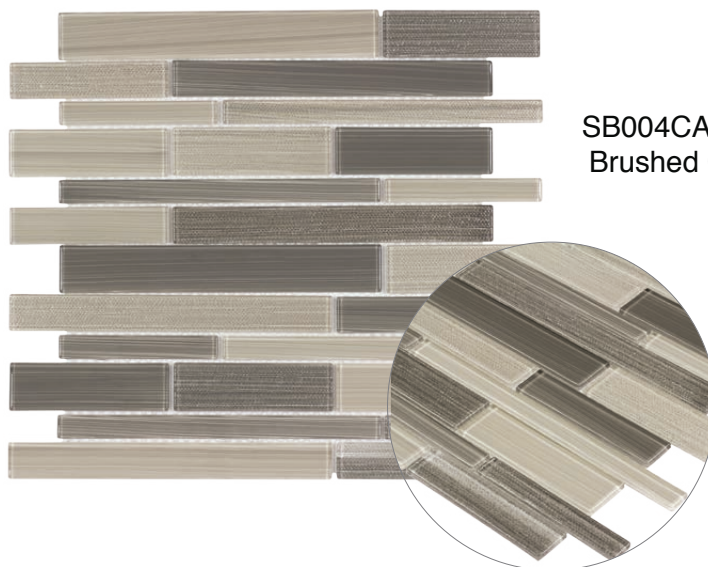

METROTAUPE0408
4X8 Metropolitan Taupe

METROCHOCO0408
4X8 Metropolitan Chocolate

2" x 6"

METROWHITE0206
2X6 Metropolitan White

METROGREY0206
2X6 Metropolitan Grey

METROBLUE0206
2X6 Metropolitan Blue

METROKHAKI0206
2X6 Metropolitan Khaki

METROTAUPE0206
2X6 Metropolitan Taupe

METROCHOCO0206
2X6 Metropolitan Chocolate

CHIGLABRK4043
Ravenna

STUMOSPI006
Pisa

STUMOSVE001
Venice

CHIGLABPCS6112
Carmel Glass Stone

STUMOSMI002
Milan

STUMOSFL003
Florence

SB004CAML1213
Brushed Caramel

IT213BRWN0102
Sicily

IT214COPR0102
Pompeii

IT014BRWN1214
Naples

SB162COBL1213
Coquina Blend

SB027SIER1213
Sierra Waves

SB007SAND1213
Brushed Sand

Quattro Collection - Metal Glass

METROWHMET1215
White Metal

METROGRMET1215
Grey Metal

METROBGMET1215
Beige Metal

Product Specification

Shade Variation

V2
Slight Variation

Application

- Residential
- Commercial