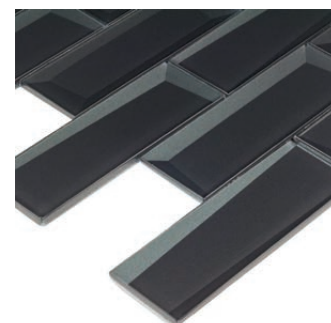

Skylight Collection

Skylight Collection

SK600WHIT0206
Celestial White

SK650SILV0206
Supernova Silver

SK651GOLD0206
Moonlight Gold

SK651BRNZ0206
Bronze Halo

SK653BLUE0206
Blue Moon

SK604BLCK0206
Black Eclipse

SK602BLUE0206
Orion Blue

Product Specification

Shade Variation

V2
Slight Variation

Application

- Residential
- Commercial

Presentation

- Mesh mounted
- Face mounted

Recommended Use

Interior

- Wall
- Floor
- Backsplash
- Shower/Wet Areas
- Fireplaces

Exterior

- Wall
- Floor/Paving
- Countertops
- Pool/Fountain

Sheet Size

12" x 15"
305 mm x 381 mm

Thickness