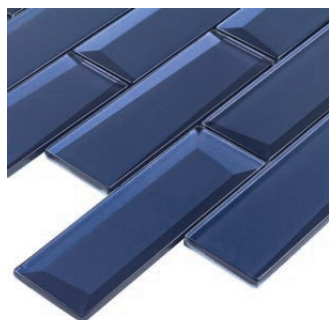

Skylight Collection

Skylight Collection

SK600WHIT0206
Celestial White

SK650SILV0206
Supernova Silver

SK651GOLD0206
Moonlight Gold

SK651BRNZ0206
Bronze Halo

SK653BLUE0206
Blue Moon

SK604BLCK0206
Black Eclipse

SK602BLUE0206
Orion Blue

Product Specification

Shade Variation

V2
Slight Variation

Application

- Residential
- Commercial

Presentation

- Mesh mounted
- Face mounted

Recommended Use

Interior

- Wall
- Floor
- Backsplash
- Shower/Wet Areas
- Fireplaces

Exterior

- Wall
- Floor/Paving
- Countertops
- Pool/Fountain

Sheet Size

12" x 15"
305 mm x 381 mm

Thickness