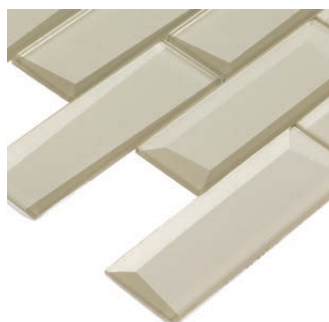

Skylight Collection

Skylight Collection

SK600WHIT0206
Celestial White

SK650SILV0206
Supernova Silver

SK651GOLD0206
Moonlight Gold

SK651BRNZ0206
Bronze Halo

SK653BLUE0206
Blue Moon

SK604BLCK0206
Black Eclipse

SK602BLUE0206
Orion Blue

Product Specification

Shade Variation

V2
Slight Variation

Application

- Residential
- Commercial

Presentation

- Mesh mounted
- Face mounted

Recommended Use

Interior

- Wall
- Floor
- Backsplash
- Shower/Wet Areas
- Fireplaces

Exterior

- Wall
- Floor/Paving
- Countertops
- Pool/Fountain

Sheet Size

12" x 15"
305 mm x 381 mm

Thickness