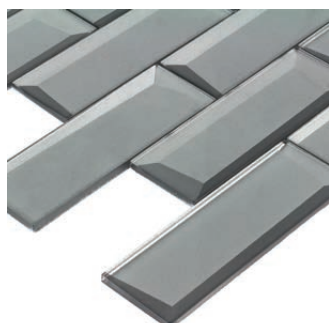

Skylight Collection

Skylight Collection

SK600WHIT0206
Celestial White

SK650SILV0206
Supernova Silver

SK651GOLD0206
Moonlight Gold

SK651BRNZ0206
Bronze Halo

SK653BLUE0206
Blue Moon

SK604BLCK0206
Black Eclipse

SK602BLUE0206
Orion Blue

Product Specification

Shade Variation

V2
Slight Variation

Application

- Residential
- Commercial

Presentation

- Mesh mounted
- Face mounted

Recommended Use

Interior

- Wall
- Floor
- Backsplash
- Shower/Wet Areas
- Fireplaces

Exterior

- Wall
- Floor/Paving
- Countertops
- Pool/Fountain

Sheet Size

12" x 15"
305 mm x 381 mm

Thickness