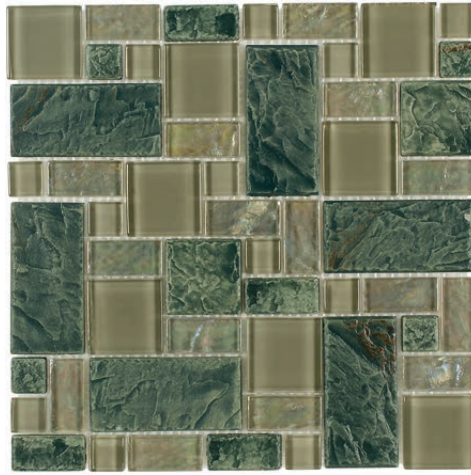

# Slate Collection

# Slate Collection

CHIGLATHT01  
Sand Slate

CHIGLATHT03  
Verdi Slate

CHIGLATHT04  
Onyx Slate

#### Exterior

- Wall
- Floor/Paving
- Countertops
- Pool/Fountain

**Sheet Size**  
12" x 12"  
300 mm x 300 mm

**Thickness**  
0.315"  
8 mm

**Chip Size**  
multi-size

**Chips per Sheet**  
52

**PCS/Box**  
9