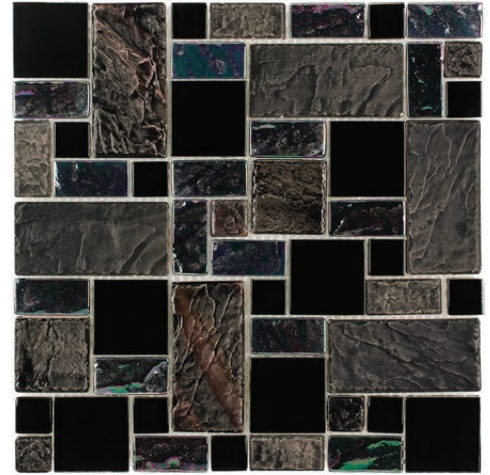

# Slate Collection

CHIGLATHT01  
Sand Slate

CHIGLATHT03  
Verdi Slate

CHIGLATHT04  
Onyx Slate

#### Exterior

- Wall
- Floor/Paving
- Countertops
- Pool/Fountain

**Sheet Size**  
12" x 12"  
300 mm x 300 mm

**Thickness**  
0.315"  
8 mm

**Chip Size**  
multi-size

**Chips per Sheet**  
52

**PCS/Box**  
9