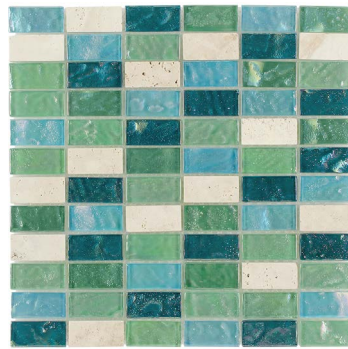

Stone Blends Collection

Stone Blends Collection

CHIGLAHT50311PO
Cherry Stone

CHIGLAHT50011PO
Marquina Stone

CHIGLAHT51611PO
Sand Stone

CHIGLAHT52311PO
Seaweed Stone

CHIGLAHT81311PO
Kaki Brick

CHIGLAHT81511PO
Minty Brick

Product Specification

Shade Variation

V2
Slight Variation

Application

- Residential
- Commercial

Presentation

- Mesh mounted
- Face mounted

Recommended Uses

Interior

- Wall
- Floor
- Backsplash
- Shower/Wet Areas
- Fireplaces

Exterior

- Wall
- Floor/Paving
- Countertops
- Pool/Fountain

Sheet Size	Thickness	Chip Size	Chips per Sheet	PCS/Box	Coverage/Box
12" x 12" 300 mm x 300 mm	0.315" 8 mm	1/2" x 1/2" 13mm x 13mm	225	9	8.7 sq/ft 0.81 m ²
12" x 12" 300 mm x 300 mm	0.315" 8 mm	1/2" x 1/2" 13mm x 13mm	225	9	8.7 sq/ft 0.81 m ²