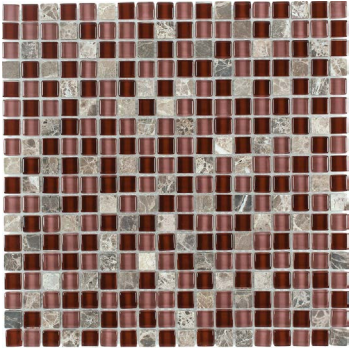

Stone Blends Collection

Stone Blends Collection

CHIGLAHT50311PO
Cherry Stone

CHIGLAHT50011PO
Marquina Stone

CHIGLAHT51611PO
Sand Stone

CHIGLAHT52311PO
Seaweed Stone

CHIGLAHT81311PO
Kaki Brick

CHIGLAHT81511PO
Minty Brick

Product Specification

Shade Variation

V2
Slight Variation

Application

- Residential
- Commercial

Presentation

- Mesh mounted
- Face mounted

Recommended Uses