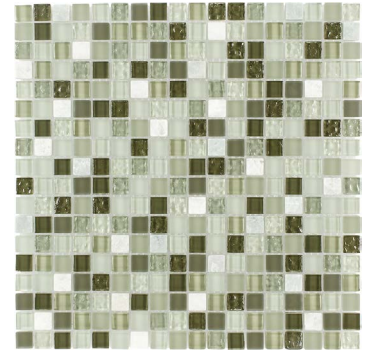

Stone Blends Collection

Stone Blends Collection

CHIGLAHT50311PO
Cherry Stone

CHIGLAHT50011PO
Marquina Stone

CHIGLAHT51611PO
Sand Stone

CHIGLAHT52311PO
Seaweed Stone

CHIGLAHT81311PO
Kaki Brick

CHIGLAHT81511PO
Minty Brick

Product Specification

Shade Variation

V2
Slight Variation

Application

- Residential
- Commercial

Presentation

- Mesh mounted
- Face mounted

Recommended Uses