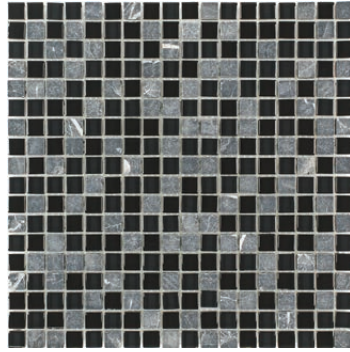

Stone Blends Collection

Stone Blends Collection

CHIGLAHT50311PO
Cherry Stone

CHIGLAHT50011PO
Marquina Stone

CHIGLAHT51611PO
Sand Stone

CHIGLAHT52311PO
Seaweed Stone

CHIGLAHT81311PO
Kaki Brick

CHIGLAHT81511PO
Minty Brick

Product Specification

Shade Variation

V2
Slight Variation

Application

- Residential
- Commercial

Presentation

- Mesh mounted
- Face mounted

Recommended Uses

Interior

- Wall
- Floor
- Backsplash
- Shower/Wet Areas
- Fireplaces

Exterior

- Wall
- Floor/Paving
- Countertops
- Pool/Fountain

Sheet Size	Thickness	Chip Size	Chips per Sheet	PCS/Box	Coverage/Box
12" x 12" 300 mm x 300 mm	0.315" 8 mm	1/2" x 1/2" 13mm x 13mm	225	9	8.7 sq/ft 0.81 m ²