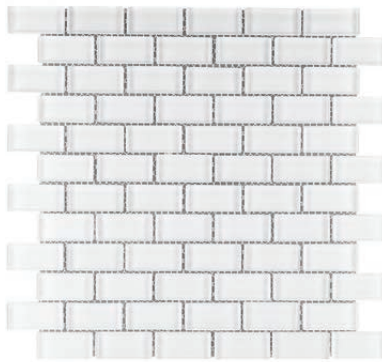

# White Collection

CHIGLASW22  
White Cubes

CHIGLASWF11  
White Sparks

CHIGLASW11  
White Drops

CHIGLASWB12  
White Bricks

CHIGLASWY01  
White Flow

CHIGLASWY02  
Natura White Mix

CHIGLASWL0510  
Glacial Ray Liner (0.5" x 10")

CHIGLASW410  
Glacial (4" x 10")

CHIGLASW22  
White Cubes

CHIGLASWB12  
White Bricks

CHIGLASWF11  
White Sparks