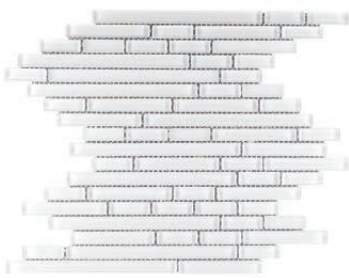

# White Collection

CHIGLASW22  
White Cubes

CHIGLASWF11  
White Sparks

CHIGLASW11  
White Drops

CHIGLASWB12  
White Bricks

CHIGLASWY01  
White Flow

CHIGLASWY02  
Natura White Mix

CHIGLASWL0510  
Glacial Ray Liner (0.5" x 10")

CHIGLASW410  
Glacial (4" x 10")

CHIGLASW22  
White Cubes

CHIGLASWB12  
White Bricks

CHIGLASWF11  
White Sparks