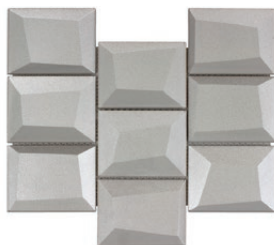

Geo Collection

Geo Collection

GO730PURP0304
Purple Rain

GO731BLUE0304
Controversy Blue

GO727WHIT0304
White Dove

GO729GREY0304
Let's Go Crazy Grey

GO722GOLD0304
Golden Kisses

GO724GOLD0304
Glamorous Life Gold

GO726SILV0304
Silver Beret

GO728PEWT0304
Paisley Park Pewter

GO725BLUE0304
Nikki Blue

GO723DARK0304
Deliriously Dark

Product Specification

Shade Variation

V2
Slight Variation

Application

- Residential
- Commercial

Presentation

- Mesh mounted
- Face mounted

Recommended Use

Interior

- Wall
- Floor
- Backsplash
- Shower/Wet Areas
- Fireplaces

Exterior

- Wall
- Floor/Paving
- Countertops
- Pool/Fountain