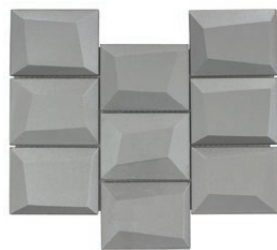

Geo Collection

Geo Collection

GO730PURP0304
Purple Rain

GO731BLUE0304
Controversy Blue

GO727WHIT0304
White Dove

GO729GREY0304
Let's Go Crazy Grey

GO722GOLD0304
Golden Kisses

GO724GOLD0304
Glamorous Life Gold

GO726SILV0304
Silver Beret

GO728PEWT0304
Paisley Park Pewter

GO725BLUE0304
Nikki Blue

GO723DARK0304
Deliriously Dark

Product Specification

Shade Variation

V2
Slight Variation

Application

- Residential
- Commercial

Presentation

- Mesh mounted
- Face mounted

Recommended Use

Interior

- Wall
- Floor
- Backsplash
- Shower/Wet Areas
- Fireplaces

Exterior

- Wall
- Floor/Paving
- Countertops
- Pool/Fountain