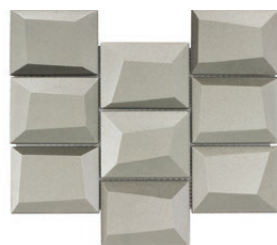

Geo Collection

Geo Collection

GO730PURP0304
Purple Rain

GO731BLUE0304
Controversy Blue

GO727WHIT0304
White Dove

GO729GREY0304
Let's Go Crazy Grey

GO722GOLD0304
Golden Kisses

GO724GOLD0304
Glamorous Life Gold

GO726SILV0304
Silver Beret

GO728PEWT0304
Paisley Park Pewter

GO725BLUE0304
Nikki Blue

GO723DARK0304
Deliriously Dark

Product Specification

Shade Variation

V2
Slight Variation

Application